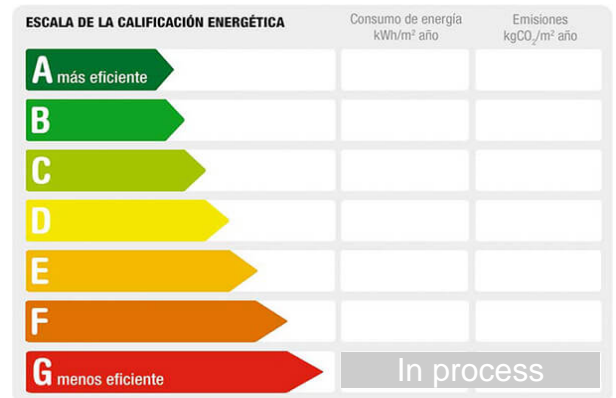

Address: Peña Gorbea
Floor: 1
Town: Madrid
Province: Madrid
Postal code: 28053
Zone: Puente de Vallecas

Sqm built: 37 **Bedrooms:** 2 **Orientation:** northeast
Bathrooms: 1 **Antiquity:** 1910 **Outward/Inward:** outward